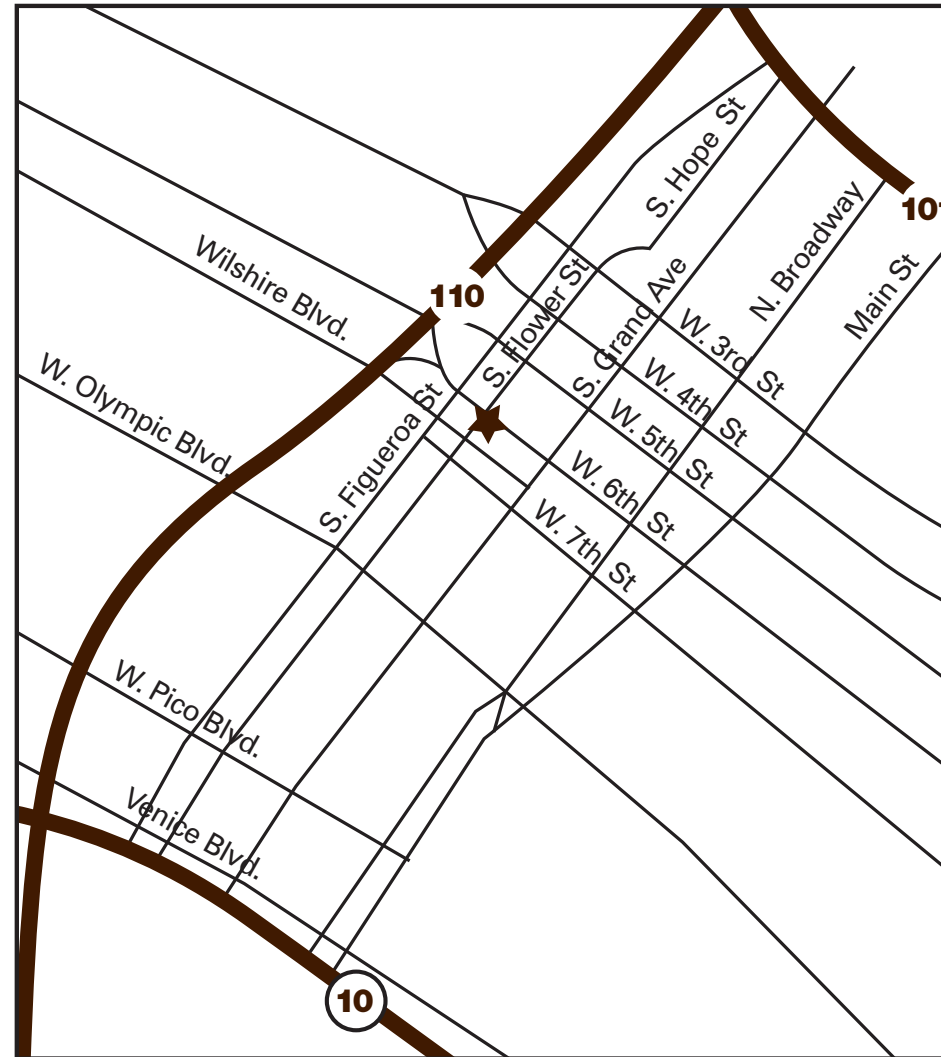

PEGASUS

INSPIRED URBAN LIVING

contemporary downtown apartments

Close up

DRIVING NORTH TOWARDS L.A.

Take the 110 North past the 10 freeway.
Take the 4th Street/3RD Street exit.
Take the 6th St. ramp going West.
Turn right onto Flower St.

DRIVING SOUTH TOWARDS L.A.

Take the 110 South towards L.A.
Take the 6th St. / 4th St. exit toward
110 S/Wilshire Blvd./Downtown.
Take the ramp toward Wilshire Blvd.
Take the 6th St. ramp.
Stay straight to go onto W 6th St.

DRIVING EAST TOWARDS L.A.

Take the 10 freeway to the 110 North.
Take the 4th St. / 3rd St. exit.
Take the 6th St. ramp going West.
Turn right onto Flower St.

DRIVING WEST TOWARDS L.A.

Take the 10 freeway to the 110 North.
Exit 6th Street heading East.
Turn right onto Flower St.